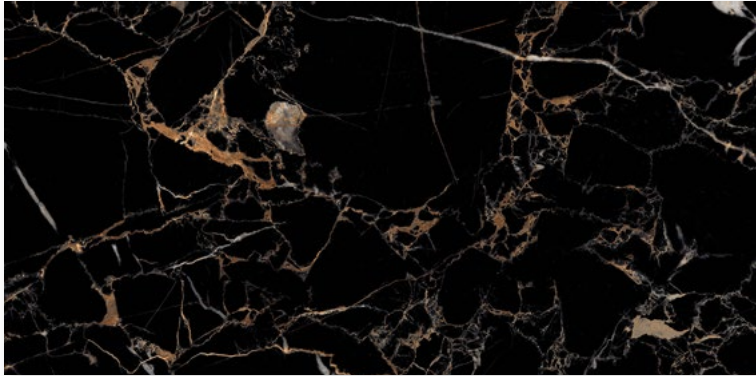

Richmond

60x120 Tech Matt Carving Porcelain