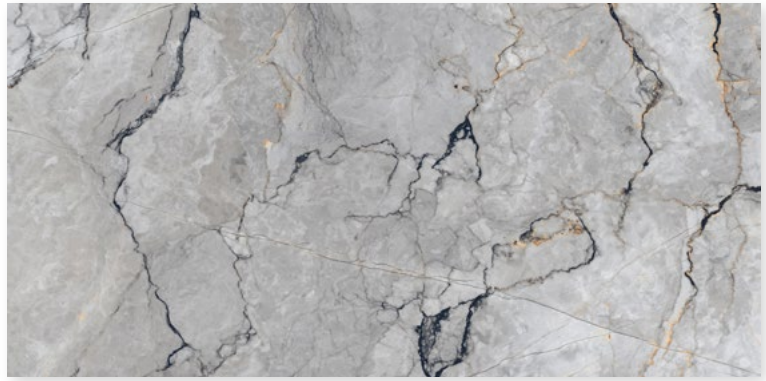

Blue

9

Marmo Silvestre

60x120 Polished & Matt Carving Porcelain

Grey

Pearl

Marquina Grace

60x120 Polished Porcelain