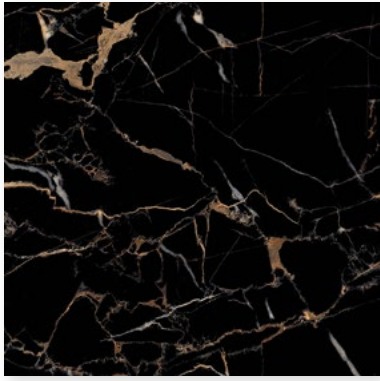

Blue

Polar White

30x60 Matt Carving Wall

6

Richmond

60x60 Tech Matt Carving Porcelain

Black

12