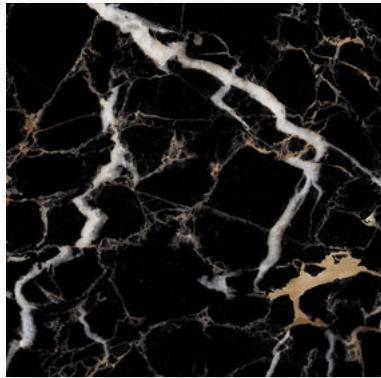

Blue

Polar White

30x60 Matt Carving Wall

6

Richmond

60x60 Tech Matt Carving Porcelain

Black

12